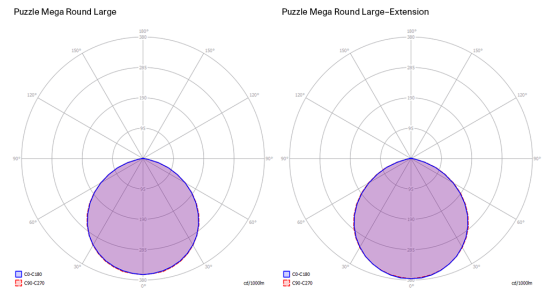

Puzzle Mega round large

AC LED
2700 K
64 W
7000 lm
220-240 V
CRI 92
MacAdam 3-Step

Диаграмма полярности

AC LED
3000 K
64 W
7400 lm
220-240 V
CRI 92
MacAdam 3-Step

Варианты Puzzle Mega