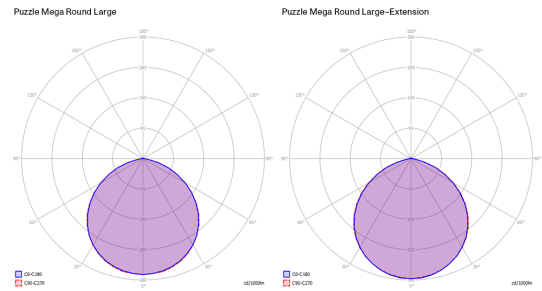

Puzzle Mega round large

AC LED
2700 K
64 W
7000 lm
220-240 V
CRI 92
MacAdam 3-Step

Диаграмма полярности

AC LED
3000 K
64 W
7400 lm
220-240 V
CRI 92
MacAdam 3-Step